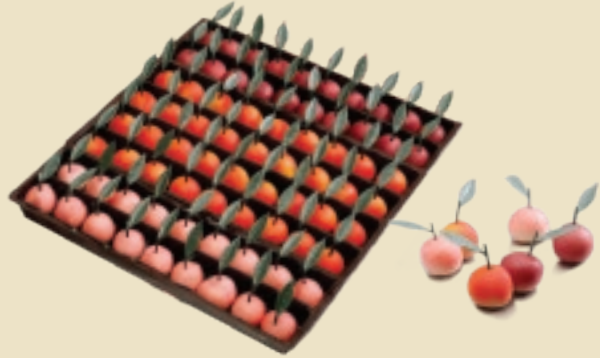

4-piece Pâtes de Fruit
in cello box; 2.8 oz., 12/case
310

6-pc. mini strawberry
marzipan fruit in cello box;
1.94 oz., 10/case
936

4pc. Assorted marzipan fruit
in clear giftbox (assortment of apples,
peach and orange), 3.5 oz., 12/case
940

8-pc. small assorted fruit
marzipan pieces in cello box;
4.23 oz., 12/case
948

BULK SELECTIONS

Fruit-shaped Bulk
 (2.2Lb.) Assorted Pâtes de Fruits made with all-natural ingredients and 50% of real fruit! Each case contains the following 50 fruits: 6 x strawberry, 12 x tangerine, 10 x black currants, 5 x raspberry, 5 x pineapple, 6 x lemon, 6 x pear - each pc is approx. 20g/ 0.71 oz. 340

Red Pâtes de Fruits
 44 assorted pieces/bulk case - Cherry, blueberry, strawberry, raspberry; 2.2 lb. case 60151

Marzipan Cherries in Bulk (2.65 lb.) 80pc.
 In bulk case (three natural colors: orange, purple and pink) - each pc is 15 g/ 0.53 oz. 95210

Premium Fruit marzipan
 74 assorted pieces/bulk case: 8 varieties per case:
 10 x pear, 10 x green apple, 10 x yellow apple,
 7 x banana, 7 x carrot, 10 x peach, 10 x tomato,
 10 x strawberry (in sealed trays) - each pc is 25g/0.88oz 9025