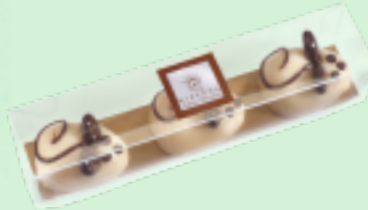

3pc. All natural marzipan Mice w/ chocolate accents 12/case 60935