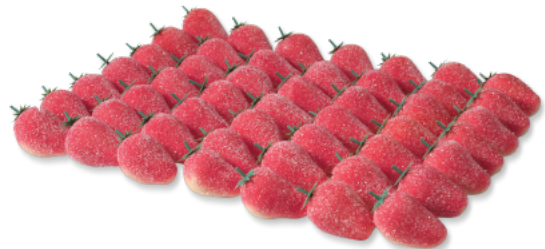

## Fruit-shaped Bulk

(2.2Lb.) Assorted Pâtes de Fruits made with all-natural ingredients and 50% of real fruit! Each case contains the following 50 fruits:  
 6 x strawberry, 12 x tangerine, 10 x black currants, 5 x plum,  
 5 x pineapple, 6 x lemon, 6 x pear - each pc is approx. 20 g/ 0.71 oz.  
 340

## Premium Fruit marzipan

74 assorted pieces/bulk case: 8 varieties per case:  
 10 x pear, 10 x green apple, 10 x yellow apple,  
 7 x banana, 7 x carrot, 10 x peach, 10 x tomato,  
 10 x strawberry (in sealed trays) - each pc is 25g/0.88oz  
 9025