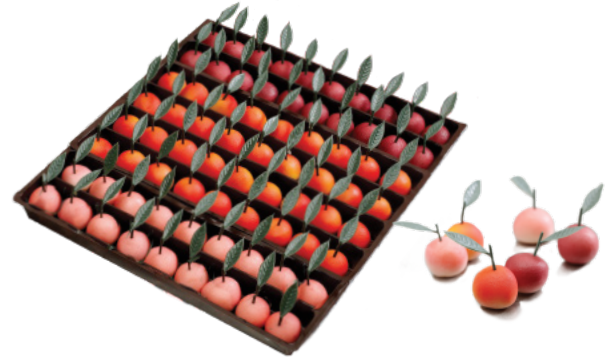

**4pc. Assorted marzipan fruit**  
 in clear giftbox (assortment of apples,  
 peach and orange), 3.5 oz., 12/case  
 940

**4-piece Pâtes de Fruit**  
 in cello box; 2.8 oz., 12/case  
 310

**White Marzipan Bar**  
 in clear flow pack,  
 5.2 oz., 12/case  
 960

**8-pc. small assorted fruit**  
 marzipan pieces in cello box;  
 4.23 oz., 12/case  
 948

**3-pc. Marzipan Donut**  
 in cello box; 3 oz., 12/case  
 985

**6-pc. mini strawberry**  
 marzipan fruit in cello box;  
 1.94 oz., 10/case  
 936

## Fruit-shaped Bulk

(2.2Lb.) Assorted Pâtes de Fruits made with all-natural ingredients and 50% of real fruit! Each case contains the following 50 fruits:  
 6 x strawberry, 12 x tangerine, 10 x black currants, 5 x plum,  
 5 x pineapple, 6 x lemon, 6 x pear - each pc is approx. 20 g/ 0.71 oz.  
 340

## Premium Fruit marzipan

74 assorted pieces/bulk case: 8 varieties per case:  
 10 x pear, 10 x green apple, 10 x yellow apple,  
 7 x banana, 7 x carrot, 10 x peach, 10 x tomato,  
 10 x strawberry (in sealed trays) - each pc is 25g/0.88oz  
 9025