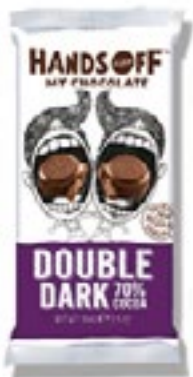

3.5oz (100g.) x 12/case

H2001
Milk meets White

H2002
Milk meets Dark

HANDS OFF ^{mine} MY CHOCOLATE

BARNS

H4002
To Go Crispy Cookie 1.05 oz. (30 gr.)/30 /case

H4001
To Go Double Dark 70% 1.05 oz. (30 gr.)/30 /case

H2003
Double Dark 70%

H2004
Seriously Dark 85%

H2005
Caramel Macchiato

H2006
Crispy Cookie (Milk)

HANDS ^{mine} OFF

MY CHOCOLATE

Snappy chocolate on the outside, salted hazelnut praline or soft salted caramel on the inside. These chocolate balls are made of fair Belgian quality chocolate and are too delicious to share.

TRUFFLE CUPS

WE'RE NEW!

H3003
Chocolate Balls with Soft Caramel & Sea salt
10 pieces, individually wrapped 3.7 oz. (105 gr.) 6/case

H3004
Chocolate Balls with Hazelnut Praline & Sea salt
10 pieces, individually wrapped 3.7 oz. (105 gr.) 6/case